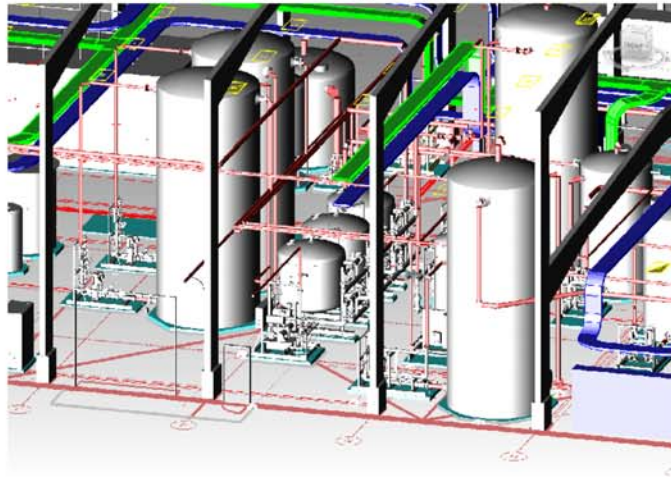

In addition to mechanical, electrical, and plumbing engineering design, we provide:

- Energy audits
- Master planning
- Commissioning
- LEED design
- Energy Star certifications
- Engineer-Led Turnkey construction projects
- Feasibility and alternatives analysis, including life-cycle cost
- Expert witness services
- 3D AutoCAD design